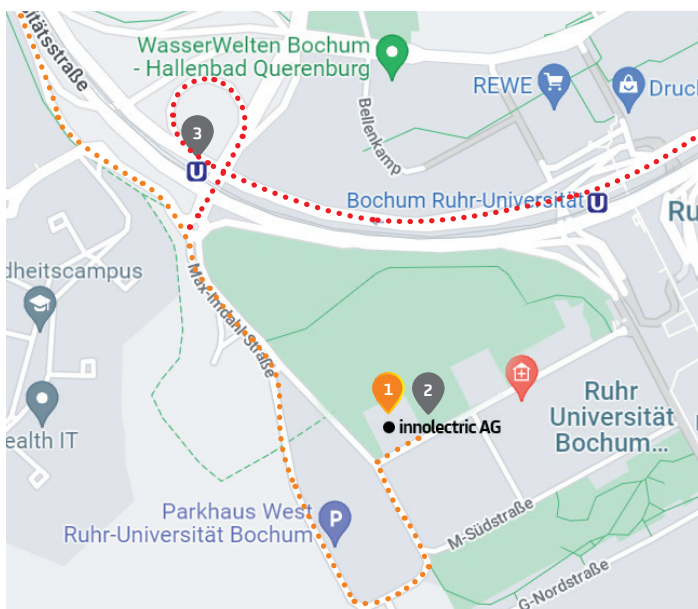

How to find innoelectric

BY CAR

innoelectric is located close to the motorways A40, A43 and A44. If the address Universitätsstraße 136 is not yet stored in your navigation system, please refer to the Technologiezentrum Ruhr (TZR), Universitätsstraße 14-2. Alternately enter „Josef-Hermann-Dufhues-Platz“ to your navigation system. Please exit the Universitätsstraße via Gesundheitscampus / Max-Ihmdahl-Straße.

BY PUBLIC TRANSPORT

If you would like to reach us by public transport, use the ICE station „Bochum Hauptbahnhof“. At „Bochum Hauptbahnhof“ take the subway line U35. It will take you to the station „Gesundheitscampus“ in about eight minutes. After a five-minute walk you reach innoelectric.

PARKING OPTIONS

The BioMedizinZentrum at Universitätsstraße 136 offers a few parkingspaces for visitors on the right next to the building. You find them at ground level between the building and the underground car park exit. There is also a side entrance with speech connection to the gate.

-  innoelectric
-  parkingspaces
-  subway station „Gesundheitscampus“
-  A43 exit BO-Querenburg / Ruhr-Universität
-  coming from city centre (Bochum)